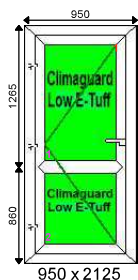

Frame Specification:

Door Handle: L/L Sparta Dr Hdl - White
Door Hinge: Flag Hinge - White
Door Lock: High Security Hook Lock
Frame Finish: White Outside & Inside
Cill: No Cill
Beading: 2540 28mm Chamfered Bead White
Reinforcing: Full Steel

Additional Frame Details:

Glazing:

28mm 4T/20/4T Clear K or Climaguard SC Tuff Warm Edge

Dimensions:

Overall Size: 950 x 2125
Actual Frame Size: 950 x 2125

Window 186   Deceuninck 2500   White - Open Out Resi Door   Qty: 1   £260.00