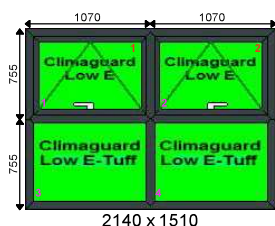

Frame Specification:

Win Handle: Inline Hndl - White
Win Hinge: YaleSH (Egress+Eclean)+ Std TH
Win Lock: Yale SBD Twin Cam Lock
Frame Finish: Anthracite Grey Grained Out / White In
Cill: No Cill
Beading: 3027 28mm Ovolo Bead White
Reinforcing: Full Steel

Additional Frame Details:

Glazing:

28mm 4/20/4 Clear K or Climaguard SC Warm Edge
28mm 4T/20/4T Clear K or Climaguard SC Tuff Warm Edge

Dimensions:

Overall Size: 2140 x 1510
Actual Frame Size: 2140 x 1510

Window 24

Deceuninck 2500

Anth Grey/Wht - Int Casement - WIDE OUTE

Qty: 1

£330.00

UCS Design Group Ltd
UCS Design (Ireland) Ltd

2 Advantage Way, Belfast, N. Ireland :: Tel: 02890 712999 :: Fax: 02890 712888
Unit 2, JFK Drive, JFK Industrial Units, Dublin 12 :: Tel: 01 4504001 :: Fax: 01 5060 488