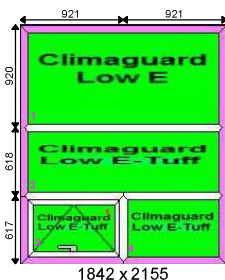

Frame Specification:

Win Handle: Inline Hndl - Polish Chrome
Win Hinge: Friction Hinges (SH &TH)
Win Lock: Yale SBD Twin Cam Lock
Frame Finish: Agate Grey SPECIAL
Cill: No Cill
Beading: 3027 28mm Ovolo Bead Special
Reinforcing: Full Steel

Additional Frame Details:

Sash/Child Restrictor x1

Glazing:

28mm 4/20/4 Clear K or Climaguard SC Warm Edge
28mm 4T/20/4T Clear K or Climaguard SC Tuff Warm Edge

Dimensions:

Overall Size: 1842 x 2155
Actual Frame Size: 1842 x 2155

Window 49

Deceuninck 2500

Special Foil - Int Casement - WIDE OUTER

Qty: 1

£425.00