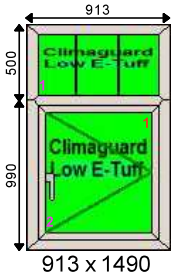

Frame Specification:

Win Handle: Inline Hndl - Polish Chrome
Win Hinge: HD SH (Egress+Eclean) + HD TH
Win Lock: Yale SBD Twin Cam Lock
Frame Finish: Cream Outside & Inside
Cill: No Cill
Beading: 3027 28mm Ovolo Bead Cream
Reinforcing: Full Steel

Additional Frame Details:

Glazing:

28mm 4T/20/4T Clear K or Climaguard SC Tuff 18mm Geo
Grid - Cream Warm Edge
28mm 4T/20/4T Clear K or Climaguard SC Tuff Warm Edge

Dimensions:

Overall Size: 913 x 1490
Actual Frame Size: 913 x 1490

Window 169	Deceuninck 2500	Cream - Int Casement - WIDE OUTER	Qty: 1	£180.00