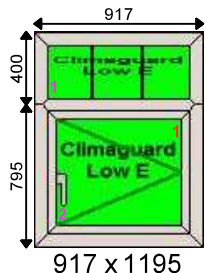

Frame Specification:

Win Handle: Inline Hndl - Polish Chrome
Win Hinge: HD SH (Egress+Eclean) + HD TH
Win Lock: Yale SBD Twin Cam Lock
Frame Finish: Cream Outside & Inside
Cill: No Cill
Beading: 3027 28mm Ovolo Bead Cream
Reinforcing: Full Steel

Additional Frame Details:

Glazing:

28mm 4/20/4 Clear K or Climaguard SC 18mm Geo Grid - Cream Warm Edge
28mm 4/20/4 Clear K or Climaguard SC Warm Edge

Dimensions:

Overall Size: 917 x 1195
Actual Frame Size: 917 x 1195

Window 166	Deceuninck 2500	Cream - Int Casement - WIDE OUTER	Qty: 1	£150.00