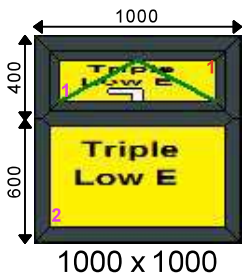

Frame Specification:

Win Handle: Inline Hndl - White
 Win Hinge: Friction Hinges (SH &TH)
 Win Lock: Yale SBD Twin Cam Lock
 Frame Finish: Anthracite Grey Grained Out / White In
 Cill: No Cill
 Beading: 3038 40mm Flat Bead White
 Reinforcing: Full Steel