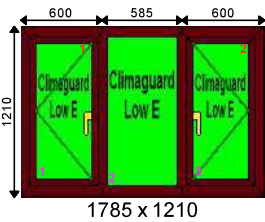

Additional Frame Details:

Glazing:

28mm 4/20/4 Clear K or Climaguard SC Warm Edge

Dimensions:

Overall Size: 1210 x 1210
 Actual Frame Size: 1210 x 1210

Window 34	Deceuninck 2500	Rosewood - Int Casement - WIDE OUTER	Qty: 1	£145.00
------------------	------------------------	---	---------------	----------------