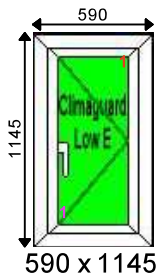

Frame Specification:

Win Handle: Inline Hndl - White
Win Hinge: Friction Hinges (SH &TH)
Win Lock: Yale SBD Twin Cam Lock
Frame Finish: White Outside & Inside
Cill: No Cill
Beading: 3027 28mm Ovolo Bead White
Reinforcing: Std Steel

Additional Frame Details:

Glazing:

28mm 4/20/4 Clear K or Climaguard SC Warm Edge

Dimensions:

Overall Size: 590 x 1145
Actual Frame Size: 590 x 1145

Window 125	Deceuninck 2500	White - Int Casement - WIDE OUTER	Qty: 1	£70.00