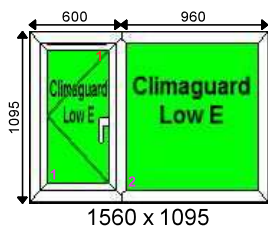

Frame Specification:

Win Handle: Inline Hndl - White
 Win Hinge: Friction Hinges (SH &TH)
 Win Lock: Yale SBD Twin Cam Lock
 Frame Finish: White Outside & Inside
 Cill: No Cill
 Beading: 3027 28mm Ovolo Bead White
 Reinforcing: Std Steel