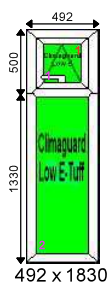

Additional Frame Details:

Glazing:

28mm 4T/20/4T Clear K or Climaguard SC Tuff Warm Edge

Dimensions:

Overall Size: 910 x 1700
 Actual Frame Size: 910 x 1700

Window 173	Deceuninck 2500	White - Int Casement - WIDE OUTER	Qty: 1	£110.00
-------------------	------------------------	--	---------------	----------------