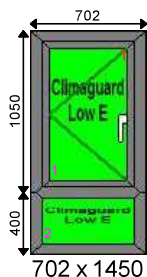

Frame Specification:

Win Handle: Inline Hndl - White
Win Hinge: YaleSH(Egress+Eclean)+ Std TH
Win Lock: Yale SBD Twin Cam Lock
Frame Finish: Heritage White / Agate Grey (Ext)
Cill: No Cill
Beading: 2840 28mm Ovolo Glazing Bead -
Reinforcing: Full Steel

Additional Frame Details:

Glazing:

28mm 4/20/4 Clear K or Climaguard SC Warm Edge

Dimensions:

Overall Size: 702 x 1450
Actual Frame Size: 702 x 1450

Window 191	Deceuninck 2800	Heritage - 2800 Casement Window	Qty: 1	£130.00