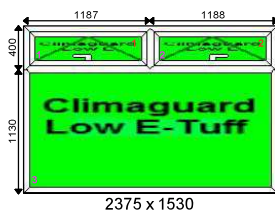

Frame Specification:

Win Handle: Inline Hndl - White
Win Hinge: Friction Hinges (SH & TH)
Win Lock: Yale SBD Twin Cam Locking
Frame Finish: White
Cill: No Cill
Beading: 28mm Knock in Bead White
Reinforcing: Std Win Steel Reo

Additional Frame Details:

Glazing:

28mm 4/20/4 Clear K or Climaguard SC Warm Edge
28mm 4T/20/4T Clear K or Climaguard SC Tuff Warm Edge

Dimensions:

Overall Size: 2375 x 1530
Actual Frame Size: 2375 x 1530

Window 53

Elite63 System

White Int Casement

Qty: 1

£270.00