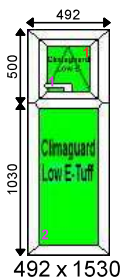

Job Number :

Despatch Method: **Collect from Belfast Depot**

Customer Ref : **MISFITS**

Payment Terms:

Delivery Date :

Glass Supplied

Panel Supplied