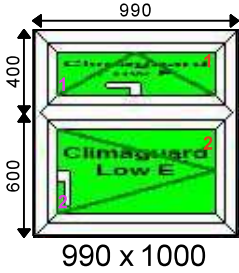

Frame Specification:

Win Handle: Inline Hndl - White
Win Hinge: HD SH (Egress+Eclean) + Top H
Win Lock: Yale SBD Twin Cam Locking
Frame Finish: White
Cill: No Cill
Beading: 28mm Knock in Bead White
Reinforcing: Std Win Steel Reo

Additional Frame Details:

Glazing:

28mm 4/20/4 Clear K or Climaguard SC Warm Edge

Dimensions:

Overall Size: 990 x 1000
Actual Frame Size: 990 x 1000

Window 40	Elite63 System	White Int Casement	Qty: 1	£110.00