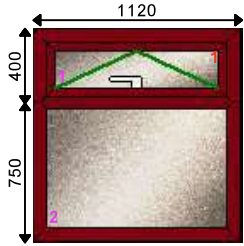

1120 x 1150

Frame Specification:

Win Handle: Inline Hndl - White
Win Hinge: Friction Hinges (SH &TH)
Win Lock: Yale SBD Twin Cam Lock
Frame Finish: Rosewood Outside / White Inside
Cill: No Cill
Beading: 3027 28mm Ovolo Bead White
Reinforcing: Full Steel

Additional Frame Details:

Glazing:

28mm 4/20/4 Obscure K or Climaguard SC Stippolyte Warm Edge

Dimensions:

Overall Size: 1120 x 1150
Actual Frame Size: 1120 x 1150

Window 148	Deceuninck 2500	Rosewood/Wht - Int Casement - WIDE OUTER	Qty: 1	£150.00