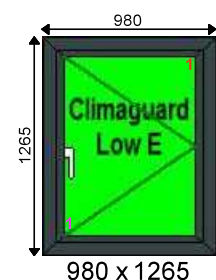

Frame Specification:

Win Handle: Inline Hndl - White
Win Hinge: HD SH (Egress+Eclean) + Std TH
Win Lock: Yale SBD Twin Cam Lock
Frame Finish: Anthracite Grey Grained Outside and White Inside
Cill: No Cill
Beading: 2840 28mm Ovolo Glazing Bead -
Reinforcing: Full Steel

Additional Frame Details:

Glazing:

28mm 4/20/4 Clear K or Climaguard SC Warm Edge

Dimensions:

Overall Size: 980 x 1265
Actual Frame Size: 980 x 1265

Window 97

Deceuninck 2800

Foil/Wht - 2800 Casement Window

Qty: 1

£150.00