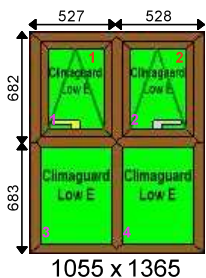

Frame Specification:

Win Handle: Win Handle - Polish Gold
Win Hinge: Friction Hinges (SH & TH)
Win Lock: Yale SBD Twin Cam Lock
Frame Finish: Golden Oak
Cill: No Cill
Beading: 28mm Ovolo Bead Oak
Reinforcing: FULL Reo

Additional Frame Details:

Glazing:

28mm 4/20/4 Clear K or Climaguard SC Warm Edge

Dimensions:

Overall Size: 1055 x 1365
Actual Frame Size: 1055 x 1365

Window 151	Elite70 SystemV3	Oak Int Ovolo Casement	Qty: 1	£205.00