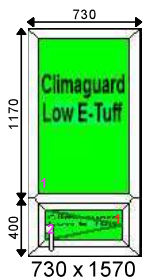

Frame Specification:

Win Handle: Inline Hndl - White
Win Hinge: YaleSH (Egress+Eclean)+ Std TH
Win Lock: Yale SBD Twin Cam Lock
Frame Finish: White Outside & Inside
Cill: No Cill
Beading: 3027 28mm Ovolo Bead White
Reinforcing: Std Steel

Additional Frame Details:

Glazing:

28mm 4T/20/4T Clear K or Climaguard SC Tuff Warm Edge

Dimensions:

Overall Size: 730 x 1570
Actual Frame Size: 730 x 1570

Window 187	Deceuninck 2500	White - Int Casement - WIDE OUTER	Qty: 1	£150.00