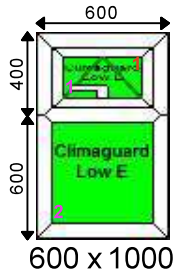

Glazing:

Dimensions:

28mm 4/20/4 Clear K or Climaguard SC Warm Edge

Overall Size: 1175 x 1155
 Actual Frame Size: 1175 x 1155

Window 117	Deceuninck 2500	White - Int Casement - WIDE OUTER	Qty: 1	£100.00
-------------------	------------------------	--	---------------	----------------