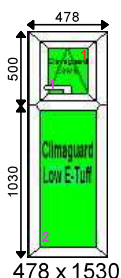

Dimensions:

Overall Size: 480 x 1530
Actual Frame Size: 480 x 1530

Window 182 Deceuninck 2500 White - Int Casement - WIDE OUTER Qty: 1 £90.00