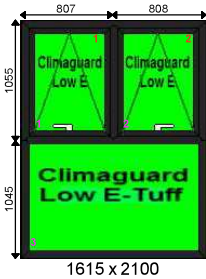

Frame Specification:

Win Handle: Inline Hndl - White
Win Hinge: Friction Hinges (SH &TH)
Win Lock: Yale SBD Twin Cam Lock
Frame Finish: Black Ash Outside / White Inside
Cill: No Cill
Beading: 3027 28mm Ovolo Bead White
Reinforcing: Full Steel

Additional Frame Details:

Glazing:

28mm 4/20/4 Clear K or Climaguard SC Warm Edge
28mm 4T/20/4T Clear K or Climaguard SC Tuff Warm Edge

Dimensions:

Overall Size: 1615 x 2100
Actual Frame Size: 1615 x 2100

Window 66	Deceuninck 2500	Black/Wht - Int Casement - WIDE OUTER	Qty: 1	£300.00