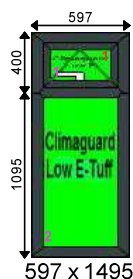

Cash Sale Customer

Order Details

Job Number :

Despatch Method: **Collect from Belfast Depot**Customer Ref : **MISFITS**

Payment Terms:

Delivery Date :

Glass Supplied Panel Supplied**Frame Specification:**

Win Handle: Inline Hndl - White
 Win Hinge: YaleSH (Egress+Eclean)+ Std TH
 Win Lock: Yale SBD Twin Cam Lock
 Frame Finish: Anthracite Grey Grained Out / White In
 Cill: No Cill
 Beading: 3027 28mm Ovolo Bead White
 Reinforcing: Full Steel

Additional Frame Details:**Glazing:**

28mm 4/20/4 Clear K or Climaguard SC Warm Edge

Dimensions:

Overall Size: 1060 x 1200
 Actual Frame Size: 1060 x 1200

Window 21**Deceuninck 2500****Anth Grey/Wht - Int Casement - WIDE OUTE****Qty: 1****£210.00****Frame Specification:**