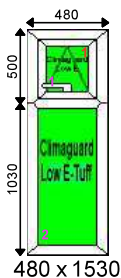

Job Number :

Despatch Method: **Collect from Belfast Depot**

Customer Ref : **MISFITS**

Payment Terms:

Delivery Date :

Glass Supplied Panel Supplied