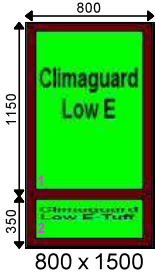

Frame Specification:

Frame Finish: Rosewood
Cill: No Cill
Beading: 28mm Knock in Bead RWood
Reinforcing: FULL Reo

Additional Frame Details:

Glazing:

28mm 4/20/4 Clear K or Climaguard SC Warm Edge
28mm 4T/20/4T Clear K or Climaguard SC Tuff Warm Edge

Dimensions:

Overall Size: 800 x 1500
Actual Frame Size: 800 x 1500

Window 62	Elite63 System	RWood Int Casement	Qty: 1	£105.00