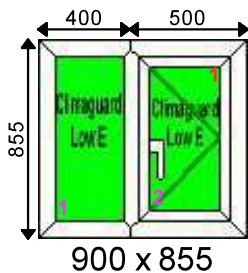

Additional Frame Details:

Glazing:

40mm 4/14/4T/14/4 Clear Climaguard SC Warm Edge

Dimensions:

Overall Size: 1000 x 1000
 Actual Frame Size: 1000 x 1000

Window 122	Deceuninck 2500	Anth Grey/Wht - Int Casement - WIDE OUTE	Qty: 1	£165.00
-------------------	------------------------	---	---------------	----------------