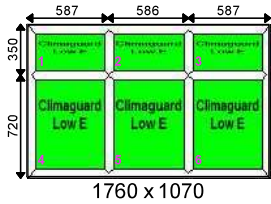

Frame Specification:

Frame Finish: White
Cill: No Cill
Beading: 28mm Knock in Bead White
Reinforcing: Std Win Steel Reo

Additional Frame Details:

Glazing:

28mm 4/20/4 Clear K or Climaguard SC Warm Edge

Dimensions:

Overall Size: 1760 x 1070
Actual Frame Size: 1760 x 1070

Window 43

Elite63 System

White Int Casement

Qty: 1

£160.00