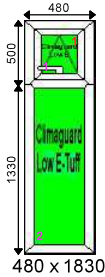

Job Number :

Despatch Method: **Collect from Belfast Depot**

Customer Ref : **MISFITS**

Payment Terms:

Delivery Date :

Glass Supplied

Panel Supplied

480 x 1830

Frame Specification:

Win Handle: Inline Hndl - White
Win Hinge: Friction Hinges (SH &TH)
Win Lock: Yale SBD Twin Cam Lock
Frame Finish: White Outside & Inside
Cill: No Cill
Beading: 3027 28mm Ovolo Bead White
Reinforcing: Std Steel

Additional Frame Details:

Glazing:

28mm 4/20/4 Clear K or Climaguard SC Warm Edge
28mm 4T/20/4T Clear K or Climaguard SC Tuff Warm Edge

Dimensions:

Overall Size: 480 x 1830
Actual Frame Size: 480 x 1830

Window 178	Deceuninck 2500	White - Int Casement - WIDE OUTER	Qty: 1	£100.00