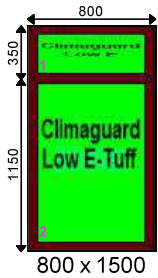

Additional Frame Details:

Glazing:

28mm 4/20/4 Clear K or Climaguard SC Warm Edge

Dimensions:

Overall Size: 990 x 1000
 Actual Frame Size: 990 x 1000

Window 40	Elite63 System	White Int Casement	Qty: 1	£110.00
------------------	-----------------------	---------------------------	---------------	----------------