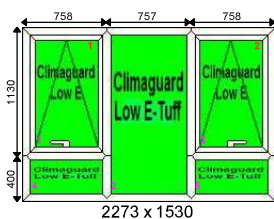

Frame Specification:

Win Handle: Inline Hndl - White
Win Hinge: Friction Hinges (SH &TH)
Win Lock: Yale SBD Twin Cam Lock
Frame Finish: White Outside and Inside
Cill: No Cill
Beading: 2840 28mm Ovolo Glazing Bead -
Reinforcing: Std Steel

Additional Frame Details:

Glazing:

28mm 4/20/4 Clear K or Climaguard SC Warm Edge
28mm 4T/20/4T Clear K or Climaguard SC Tuff Warm Edge

Dimensions:

Overall Size: 2273 x 1530
Actual Frame Size: 2273 x 1530

Window 189	Deceuninck 2800	White - 2800 Casement Window	Qty: 1	£285.00