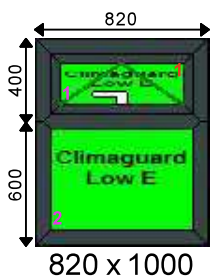

Additional Frame Details:

Glazing:

28mm 4/20/4 Clear K or Climaguard SC Warm Edge

Dimensions:

Overall Size: 1100 x 1200
 Actual Frame Size: 1100 x 1200

Window 142 Deceuninck Flush Foil/Wht - 2800 Flush Sash Window Qty: 1 £200.00