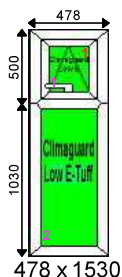

Dimensions:

Overall Size: 492 x 1530
Actual Frame Size: 492 x 1530

Window 184   Deceuninck 2500   White - Int Casement - WIDE OUTER   Qty: 1   £90.00