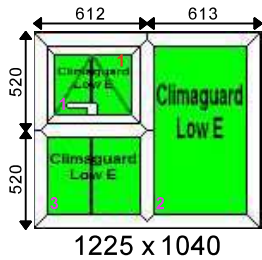

Frame Specification:

Additional Frame Details:

Win Handle: Inline Hndl - White
Win Hinge: Friction Hinges (SH &TH)
Win Lock: Yale SBD Twin Cam Lock
Frame Finish: White Outside & Inside
Cill: No Cill
Beading: 3027 28mm Ovolo Bead White
Reinforcing: Std Steel

Glazing:

Dimensions:

28mm 4/20/4 Clear K or Climaguard SC 18mm Geo Grid - White Warm Edge
28mm 4/20/4 Clear K or Climaguard SC Warm Edge

Overall Size: 1225 x 1040
Actual Frame Size: 1225 x 1040

Window 105	Deceuninck 2500	White - Int Casement - WIDE OUTER	Qty: 1	£120.00