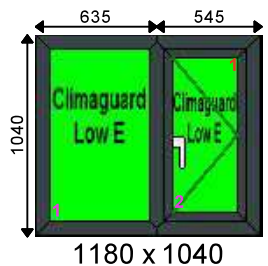

Additional Frame Details:

4000mm NIGHT VENT White

Glazing:

28mm 4/20/4 Clear K or Climaguard SC Warm Edge

Dimensions:

Overall Size: 1560 x 1095
 Actual Frame Size: 1560 x 1095

Window 6	Deceuninck 2500	White - Int Casement - WIDE OUTER	Qty: 1	£130.00
-----------------	------------------------	--	---------------	----------------