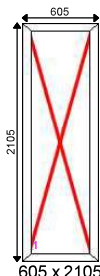

Job Number :

Despatch Method: **Collect from Belfast Depot**

Customer Ref : **MISFITS**

Payment Terms:

Delivery Date :

Glass Supplied Panel Supplied