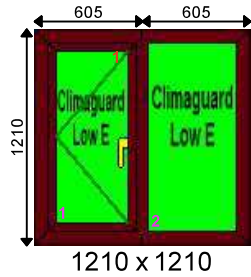

Frame Specification:

Win Handle: Inline Hndl - Polish Gold
Win Hinge: YaleSH (Egress+Eclean)+ Std TH
Win Lock: Yale SBD Twin Cam Lock
Frame Finish: Rosewood Outside & Inside
Cill: No Cill
Beading: 3027 28mm Ovolo Bead Rosewood
Reinforcing: Full Steel

Additional Frame Details:

Glazing:

28mm 4/20/4 Clear K or Climaguard SC Warm Edge

Dimensions:

Overall Size: 1210 x 1210
Actual Frame Size: 1210 x 1210

Window 34	Deceuninck 2500	Rosewood - Int Casement - WIDE OUTER	Qty: 1	£145.00