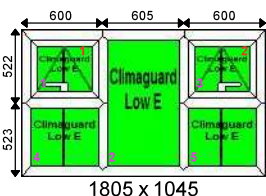

Frame Specification:

Additional Frame Details:

Win Handle: Inline Hndl - White
Win Hinge: Friction Hinges (SH &TH)
Win Lock: Yale SBD Twin Cam Lock
Frame Finish: White Outside & Inside
Cill: No Cill
Beading: 3027 28mm Ovolo Bead White
Reinforcing: Std Steel

Glazing:

Dimensions:

28mm 4/20/4 Clear K or Climaguard SC 18mm Geo Grid -
White Warm Edge
28mm 4/20/4 Clear K or Climaguard SC Warm Edge

Overall Size: 1805 x 1045
Actual Frame Size: 1805 x 1045

Window 103

Deceuninck 2500 White - Int Casement - WIDE OUTER

Qty: 1

£195.00