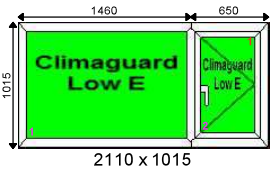

Additional Frame Details:

Glazing:

28mm 4T/20/4T Clear K or Climaguard SC Tuff Warm Edge

Dimensions:

Overall Size: 2378 x 1516
 Actual Frame Size: 2378 x 1516

Window 85	Deceuninck 2500	Rosewood - Int Casement - WIDE OUTER	Qty: 1	£365.00
------------------	------------------------	---	---------------	----------------