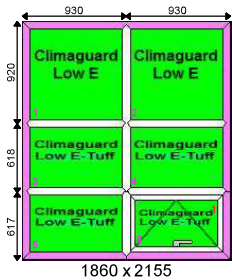

Additional Frame Details:

Glazing:

28mm 4/20/4 Clear K or Climaguard SC Warm Edge

Dimensions:

Overall Size: 670 x 975
 Actual Frame Size: 670 x 975

Window 47	Deceuninck 2500	Black/Wht - Int Casement - WIDE OUTER	Qty: 1	£90.00
------------------	------------------------	--	---------------	---------------