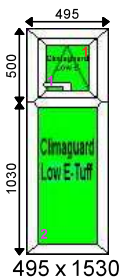

495 x 1530

Frame Specification:

Win Handle: Inline Hndl - White
Win Hinge: Friction Hinges (SH &TH)
Win Lock: Yale SBD Twin Cam Lock
Frame Finish: White Outside & Inside
Cill: No Cill
Beading: 3027 28mm Ovolo Bead White
Reinforcing: Std Steel

Additional Frame Details:

Glazing:

28mm 4/20/4 Clear K or Climaguard SC Warm Edge
28mm 4T/20/4T Clear K or Climaguard SC Tuff Warm Edge

Dimensions:

Overall Size: 495 x 1530
Actual Frame Size: 495 x 1530

Window 180	Deceuninck 2500	White - Int Casement - WIDE OUTER	Qty: 1	£90.00