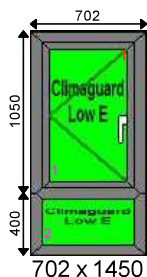

Additional Frame Details:

Glazing:

28mm 4/20/4 Clear K or Climaguard SC Warm Edge

Dimensions:

Overall Size: 702 x 1450
 Actual Frame Size: 702 x 1450

Window 191	Deceuninck 2800	Heritage - 2800 Casement Window	Qty: 1	£130.00
-------------------	------------------------	--	---------------	----------------