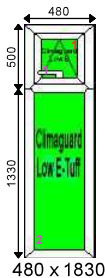

Dimensions:

Overall Size: 482 x 1830
Actual Frame Size: 482 x 1830

Window 175	Deceuninck 2500	White - Int Casement - WIDE OUTER	Qty: 1	£100.00