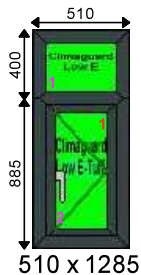

Frame Specification:

Win Handle: Inline Hndl - Polish Chrome
Win Hinge: Friction Hinges (SH &TH)
Win Lock: Yale SBD Twin Cam Lock
Frame Finish: Anthracite Grey Grained Out / White In
Cill: No Cill
Beading: 3027 28mm Ovolo Bead White
Reinforcing: Full Steel

Additional Frame Details:

Glazing:

28mm 4/20/4 Clear K or Climaguard SC Warm Edge
28mm 4T/20/4T Clear K or Climaguard SC Tuff Warm Edge

Dimensions:

Overall Size: 510 x 1285
Actual Frame Size: 510 x 1285

Window 172	Deceuninck 2500	Anth Grey/Wht - Int Casement - WIDE OUTE	Qty: 1	£120.00