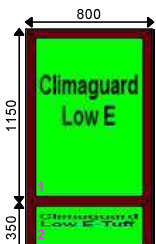

800 x 1500

Frame Specification:

Frame Finish: Rosewood
 Cill: No Cill
 Beading: 28mm Knock in Bead RWood
 Reinforcing: FULL Reo

Additional Frame Details:

Glazing:

28mm 4/20/4 Clear K or Climaguard SC Warm Edge
 28mm 4T/20/4T Clear K or Climaguard SC Tuff Warm Edge