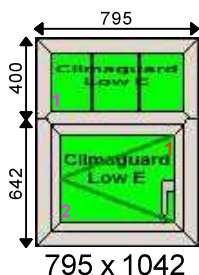

Additional Frame Details:

Glazing:

28mm 4T/20/4T Clear K or Climaguard SC Tuff Warm Edge

Dimensions:

Overall Size: 890 x 2045
 Actual Frame Size: 890 x 2045

Window 158	Deceuninck 2500	Black/Wht - Open Out Resi Door	Qty: 1	£420.00
-------------------	------------------------	---------------------------------------	---------------	----------------