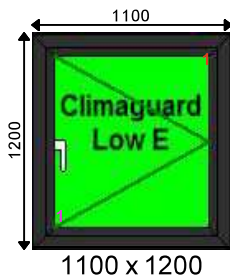

Frame Specification:

Win Handle: Inline Hndl - White
Win Hinge: HD SH (Egress+Eclean) + Std TH
Win Lock: Yale SBD Twin Cam Lock
Frame Finish: Black Ash Outside and White Inside
Cill: Use existing cill in Situ
Beading: 28mm Decorative Bead - White
Reinforcing: Full Steel

Additional Frame Details:

Glazing:

28mm 4/20/4 Clear K or Climaguard SC Warm Edge

Dimensions:

Overall Size: 1100 x 1200
Actual Frame Size: 1100 x 1200

Window 142 Deceuninck Flush Foil/Wht - 2800 Flush Sash Window Qty: 1 £200.00