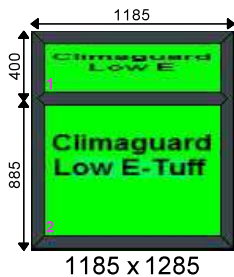

Frame Specification:

Frame Finish: Anthracite Grey Grained Out / White In
Cill: No Cill
Beading: 3027 28mm Ovolo Bead White
Reinforcing: Full Steel

Additional Frame Details:

Glazing:

28mm 4/20/4 Clear K or Climaguard SC Warm Edge
28mm 4T/20/4T Clear K or Climaguard SC Tuff Warm Edge

Dimensions:

Overall Size: 1185 x 1285
Actual Frame Size: 1185 x 1285

Window 171	Deceuninck 2500	Anth Grey/Wht - Int Casement - WIDE OUTE	Qty: 1	£120.00