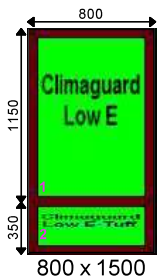

Additional Frame Details:

Glazing:

28mm 4/20/4 Clear K or Climaguard SC Warm Edge

Dimensions:

Overall Size: 2050 x 1300
 Actual Frame Size: 2050 x 1300

Window 67	Elite70 SystemV3	White Int Ovolo Casement	Qty: 1	£210.00
------------------	-------------------------	---------------------------------	---------------	----------------