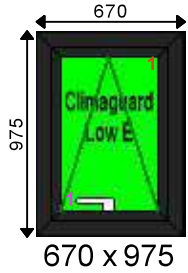

Additional Frame Details:

Glazing:

28mm 4/20/4 Clear K or Climaguard SC Warm Edge

Dimensions:

Overall Size: 915 x 1050
 Actual Frame Size: 915 x 1050

Window 46	Deceuninck 2500	Black/Wht - Int Casement - WIDE OUTER	Qty: 1	£125.00
------------------	------------------------	--	---------------	----------------