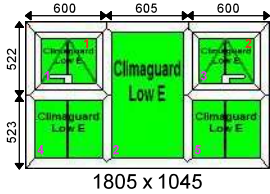

Frame Specification:

Additional Frame Details:

Win Handle: Inline Hndl - White
Win Hinge: Friction Hinges (SH &TH)
Win Lock: Yale SBD Twin Cam Lock
Frame Finish: White Outside & Inside
Cill: No Cill
Beading: 3027 28mm Ovolo Bead White
Reinforcing: Std Steel

Glazing:

Dimensions:

28mm 4/20/4 Clear K or Climaguard SC 18mm Geo Grid - White Warm Edge
28mm 4/20/4 Clear K or Climaguard SC Warm Edge

Overall Size: 1805 x 1045
Actual Frame Size: 1805 x 1045

Window 104	Deceuninck 2500	White - Int Casement - WIDE OUTER	Qty: 1	£195.00