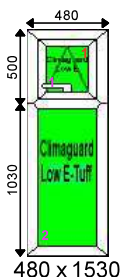

Dimensions:

Overall Size: 480 x 1530
Actual Frame Size: 480 x 1530

Window 181 Deceuninck 2500 White - Int Casement - WIDE OUTER Qty: 1 £90.00