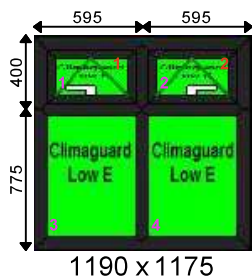

Additional Frame Details:

Glazing:

28mm 4/20/4 Clear K or Climaguard SC Warm Edge

Dimensions:

Overall Size: 1780 x 1180
 Actual Frame Size: 1780 x 1180

Window 38	Deceuninck 2500	Black/Wht - Int Casement - WIDE OUTER	Qty: 1	£260.00
------------------	------------------------	--	---------------	----------------