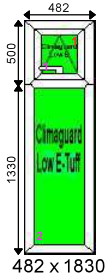

Job Number :

Despatch Method: **Collect from Belfast Depot**

Customer Ref : **MISFITS**

Payment Terms:

Delivery Date :

Glass Supplied Panel Supplied