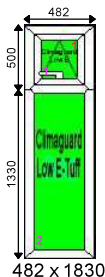

Dimensions:

Overall Size: 480 x 1830
Actual Frame Size: 480 x 1830

Window 176	Deceuninck 2500	White - Int Casement - WIDE OUTER	Qty: 1	£100.00