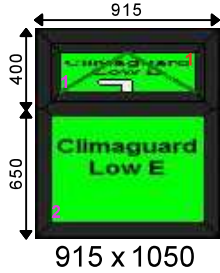

Frame Specification:

Win Handle: Inline Hndl - White
Win Hinge: Friction Hinges (SH &TH)
Win Lock: Yale SBD Twin Cam Lock
Frame Finish: Black Ash Outside / White Inside
Cill: No Cill
Beading: 3027 28mm Ovolo Bead White
Reinforcing: Full Steel

Additional Frame Details:

Glazing:

28mm 4/20/4 Clear K or Climaguard SC Warm Edge

Dimensions:

Overall Size: 915 x 1050
Actual Frame Size: 915 x 1050

Window 46	Deceuninck 2500	Black/Wht - Int Casement - WIDE OUTER	Qty: 1	£125.00