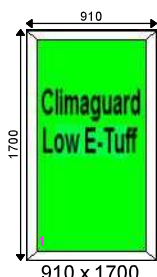

Frame Specification:

Frame Finish: White Outside & Inside
Cill: No Cill
Beading: 3027 28mm Ovolo Bead White
Reinforcing: Std Steel

Additional Frame Details:

Glazing:

28mm 4T/20/4T Clear K or Climaguard SC Tuff Warm Edge

Dimensions:

Overall Size: 910 x 1700
Actual Frame Size: 910 x 1700

Window 173	Deceuninck 2500	White - Int Casement - WIDE OUTER	Qty: 1	£110.00