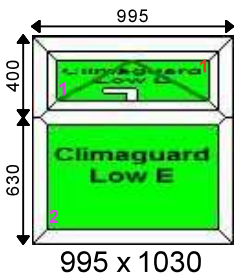

Frame Specification:

Win Handle: Inline Hndl - White
Win Hinge: Friction Hinges (SH &TH)
Win Lock: Yale SBD Twin Cam Lock
Frame Finish: White Outside & Inside
Cill: No Cill
Beading: 3027 28mm Ovolo Bead White
Reinforcing: Std Steel

Additional Frame Details:

Glazing:

28mm 4/20/4 Clear K or Climaguard SC Warm Edge

Dimensions:

Overall Size: 995 x 1030
Actual Frame Size: 995 x 1030

Window 129 Deceuninck 2500 White - Int Casement - WIDE OUTER Qty: 1 £94.00