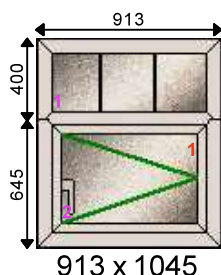

Frame Specification:

Win Handle: Inline Hndl - Polish Chrome
Win Hinge: HD SH (Egress+Eclean) + HD TH
Win Lock: Yale SBD Twin Cam Lock
Frame Finish: Cream Outside & Inside
Cill: No Cill
Beading: 3027 28mm Ovolo Bead Cream
Reinforcing: Full Steel

Additional Frame Details:

Glazing:

28mm 4/20/4 Obscure K or Climaguard SC Stippolyte 18mm Geo Grid - Cream Warm Edge
28mm 4/20/4 Obscure K or Climaguard SC Stippolyte Warm Edge

Dimensions:

Overall Size: 913 x 1045
Actual Frame Size: 913 x 1045

Window 167	Deceuninck 2500	Cream - Int Casement - WIDE OUTER	Qty: 1	£150.00