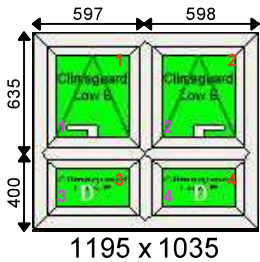

Frame Specification:

Win Handle: Inline Hndl - White
Win Hinge: Friction Hinges (SH &TH)
Win Lock: Yale SBD Twin Cam Lock
Frame Finish: Cream Outside and White Inside
Cill: Use existing cill in Situ
Beading: 28mm Decorative Bead - White
Reinforcing: Full Steel

Additional Frame Details:

Glazing:

28mm 4/20/4 Clear K or Climaguard SC Warm Edge

Dimensions:

Overall Size: 1195 x 1035
Actual Frame Size: 1195 x 1035

Window 65	Deceuninck Flush	Foil/Wht - 2800 Flush Sash Window	Qty: 1	£390.00