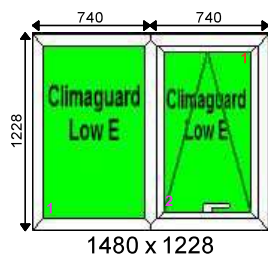

Frame Specification:

Win Handle: Double Inline - White
Win Hinge: Friction Hinges (SH &TH)
Win Lock: Yale SBD Twin Cam Lock
Frame Finish: White Outside & Inside
Cill: No Cill
Beading: 3027 28mm Ovolo Bead White
Reinforcing: Std Steel

Additional Frame Details:

Glazing:

28mm 4/20/4 Clear K or Climaguard SC Warm Edge

Dimensions:

Overall Size: 1480 x 1228
Actual Frame Size: 1480 x 1228

Window 54

Deceuninck 2500

White - Int Casement - WIDE OUTER

Qty: 1

£145.00