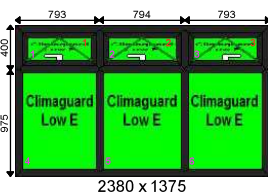

Additional Frame Details:

Glazing:

28mm 4/20/4 Clear K or Climaguard SC Warm Edge

Dimensions:

Overall Size: 1785 x 1210
 Actual Frame Size: 1785 x 1210

Window 35	Deceuninck 2500	Rosewood - Int Casement - WIDE OUTER	Qty: 1	£225.00
------------------	------------------------	---	---------------	----------------