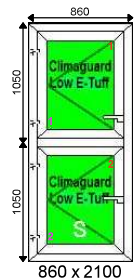

Dimensions:

Overall Size: 954 x 2100
 Actual Frame Size: 954 x 2100

Window 130 Deceuninck 2800 Foiled - 2800 Casement Window Qty: 1 £160.00

Frame Specification:

Door Handle: L/L Sparta DrHdl x2 - White
 Door Hinge: Stable Door Hinge x2 - White
 Door Lock: Stable Door
 Frame Finish: White Outside & Inside
 Cill: No Cill
 Beading: 3027 28mm Ovolo Bead White
 Reinforcing: Full Steel