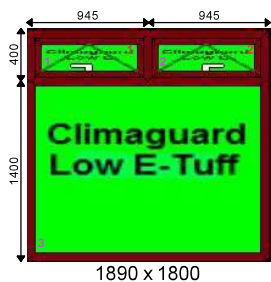

Additional Frame Details:

Glazing:

28mm 4T/20/4T Clear K or Climaguard SC Tuff Warm Edge

Dimensions:

Overall Size: 730 x 1570
 Actual Frame Size: 730 x 1570

Window 187	Deceuninck 2500	White - Int Casement - WIDE OUTER	Qty: 1	£150.00
-------------------	------------------------	--	---------------	----------------