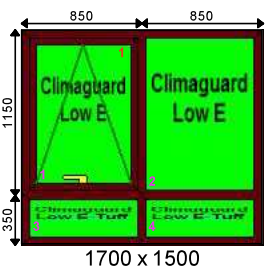

Frame Specification:

Win Handle: Double Inline - Pol Gold
Win Hinge: HD SH (Egress+Eclean) + HD TH
Win Lock: Yale SBD Twin Cam Locking
Frame Finish: Rosewood
Cill: No Cill
Beading: 28mm Knock in Bead RWood
Reinforcing: FULL Reo

Additional Frame Details:

Glazing:

28mm 4/20/4 Clear K or Climaguard SC Warm Edge
28mm 4T/20/4T Clear K or Climaguard SC Tuff Warm Edge

Dimensions:

Overall Size: 1700 x 1500
Actual Frame Size: 1700 x 1500

Window 45

Elite63 System

RWood Int Casement

Qty: 1

£240.00