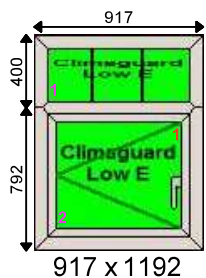

Additional Frame Details:

Glazing:

28mm 4/20/4 Clear K or Climaguard SC Warm Edge

Dimensions:

Overall Size: 595 x 1192
 Actual Frame Size: 595 x 1192

Window 164	Deceuninck 2500	Cream - Int Casement - WIDE OUTER	Qty: 1	£60.00
-------------------	------------------------	--	---------------	---------------