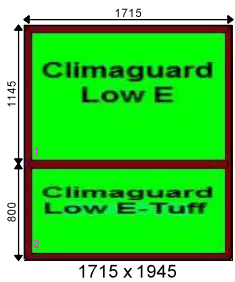

Frame Specification:

Frame Finish: Rosewood on White
Cill: No Cill
Beading: 28mm Knock in Bead White
Reinforcing: FULL Reo

Additional Frame Details:

Glazing:

28mm 4/20/4 Clear K or Climaguard SC Warm Edge
28mm 4T/20/4T Clear K or Climaguard SC Tuff Warm Edge

Dimensions:

Overall Size: 1715 x 1945
Actual Frame Size: 1715 x 1945

Window 61	Elite63 System	RWood/WT Int Casement	Qty: 1	£225.00