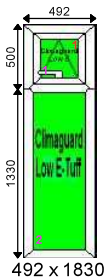

492 x 1830

Frame Specification:

Win Handle: Inline Hndl - White
Win Hinge: Friction Hinges (SH &TH)
Win Lock: Yale SBD Twin Cam Lock
Frame Finish: White Outside & Inside
Cill: No Cill
Beading: 3027 28mm Ovolo Bead White
Reinforcing: Std Steel

Additional Frame Details:

Glazing:

28mm 4/20/4 Clear K or Climaguard SC Warm Edge
28mm 4T/20/4T Clear K or Climaguard SC Tuff Warm Edge

Dimensions:

Overall Size: 492 x 1830
Actual Frame Size: 492 x 1830

Window 179	Deceuninck 2500	White - Int Casement - WIDE OUTER	Qty: 1	£100.00