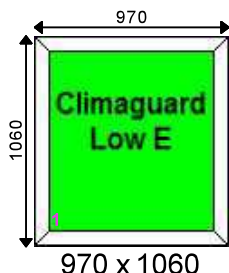

Additional Frame Details:

Glazing:

28mm 4/20/4 Clear K or Climaguard SC Warm Edge

Dimensions:

Overall Size: 570 x 1000
 Actual Frame Size: 570 x 1000

Window 127	Deceuninck 2500	White - Int Casement - WIDE OUTER	Qty: 1	£65.00
-------------------	------------------------	--	---------------	---------------