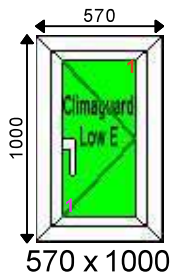

Additional Frame Details:

Glazing:

28mm 4/20/4 Clear K or Climaguard SC Warm Edge

Dimensions:

Overall Size: 590 x 1145
 Actual Frame Size: 590 x 1145

Window 125	Deceuninck 2500	White - Int Casement - WIDE OUTER	Qty: 1	£70.00
-------------------	------------------------	--	---------------	---------------