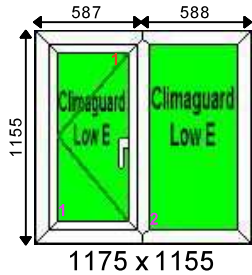

Frame Specification:

Additional Frame Details:

Win Handle: Inline Hndl - White
Win Hinge: Friction Hinges (SH &TH)
Win Lock: Yale SBD Twin Cam Lock
Frame Finish: White Outside & Inside
Cill: No Cill
Beading: 3027 28mm Ovolo Bead White
Reinforcing: Std Steel

Glazing:

Dimensions:

28mm 4/20/4 Clear K or Climaguard SC Warm Edge

Overall Size: 1175 x 1155
Actual Frame Size: 1175 x 1155

Window 117	Deceuninck 2500	White - Int Casement - WIDE OUTER	Qty: 1	£100.00