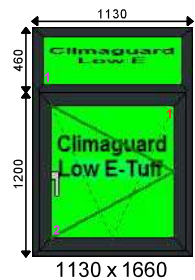

Frame Specification:

T/T Handle: T/Turn Handle - Polish Chrome
T/T Lock: T&T Surface Gearing
Frame Finish: Anthracite Grey Grained Outside & Inside
Cill: No Cill
Beading: 3027 28mm Ovolo Bead Anthracit
Reinforcing: Full Steel

Additional Frame Details:

Glazing:

28mm 4/20/4 Clear K or Climaguard SC Warm Edge
28mm 4T/20/4T Clear K or Climaguard SC Tuff Warm Edge

Dimensions:

Overall Size: 1130 x 1660
Actual Frame Size: 1130 x 1660

Window 59	Deceuninck 2500	Anthracite Grey - Tilt & Turn Window	Qty: 1	£220.00