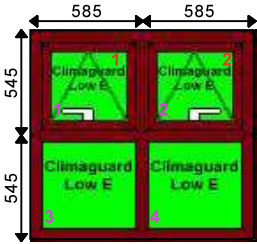

1170 x 1090

Frame Specification:

Win Handle: Inline Hndl - White
 Win Hinge: Friction Hinges (SH & TH)
 Win Lock: Yale SBD Twin Cam Locking
 Frame Finish: Rosewood on White
 Cill: No Cill
 Beading: 28mm Knock in Bead White
 Reinforcing: FULL Reo