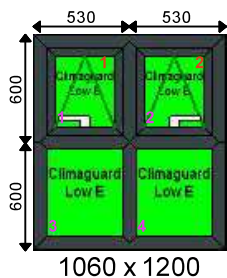

Frame Specification:

Win Handle: Inline Hndl - White
Win Hinge: YaleSH (Egress+Eclean)+ Std TH
Win Lock: Yale SBD Twin Cam Lock
Frame Finish: Anthracite Grey Grained Out / White In
Cill: No Cill
Beading: 3027 28mm Ovolo Bead White
Reinforcing: Full Steel

Additional Frame Details:

Glazing:

28mm 4/20/4 Clear K or Climaguard SC Warm Edge

Dimensions:

Overall Size: 1060 x 1200
Actual Frame Size: 1060 x 1200

Window 21

Deceuninck 2500

Anth Grey/Wht - Int Casement - WIDE OUTE

Qty: 1

£210.00