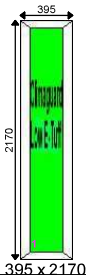

Frame Specification:

Additional Frame Details: