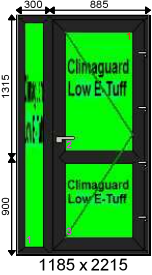

Frame Specification:

Door Handle: L/L Sparta Dr Hdl - Polish Chr
Door Hinge: Flag Hinge - White
Door Lock: High Security Hook Lock
Frame Finish: Black Ash on White
Cill: No Cill
Beading: 28mm Shaped Bead White
Reinforcing: FULL T&T/Door Reo

Additional Frame Details:

Glazing:

28mm 4T/20/4T Clear K or Climaguard SC Tuff Warm Edge

Dimensions:

Overall Size: 1185 x 2215
Actual Frame Size: 1185 x 2215

Window 82	Elite63 System	Black/WT Int Door Open In	Qty: 1	£485.00