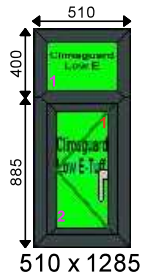

Frame Specification:

Win Handle: Inline Hndl - Polish Chrome
Win Hinge: Friction Hinges (SH &TH)
Win Lock: Yale SBD Twin Cam Lock
Frame Finish: Anthracite Grey Grained Out / White In
Cill: No Cill
Beading: 3027 28mm Ovolo Bead White
Reinforcing: Full Steel

Additional Frame Details:

Glazing:

28mm 4/20/4 Clear K or Climaguard SC Warm Edge
28mm 4T/20/4T Clear K or Climaguard SC Tuff Warm Edge

Dimensions:

Overall Size: 510 x 1285
Actual Frame Size: 510 x 1285

Window 170	Deceuninck 2500	Anth Grey/Wht - Int Casement - WIDE OUTE	Qty: 1	£120.00