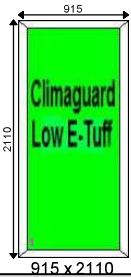

Job Number :

Despatch Method: **Collect from Belfast Depot**

Customer Ref : **MISFITS**

Payment Terms:

Delivery Date :

Glass Supplied

Panel Supplied