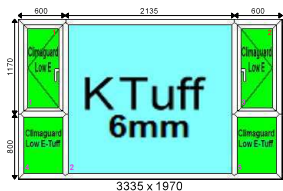

Frame Specification:

Win Handle: Inline Hndl - White
Win Hinge: Friction Hinges (SH &TH)
Win Lock: Yale SBD Twin Cam Lock
Frame Finish: White Outside & Inside
Cill: No Cill
Beading: 3027 28mm Ovolo Bead White
Reinforcing: Std Steel

Additional Frame Details:

Glazing:

28mm 4/20/4 Clear K or Climaguard SC Warm Edge
28mm 6T/16/6T Clr K or Climaguard SC Tuff-S1 Warm Edge
28mm 4T/20/4T Clear K or Climaguard SC Tuff Warm Edge

Dimensions:

Overall Size: 3335 x 1970
Actual Frame Size: 3335 x 1970

Window 91

Deceuninck 2500

White - Int Casement - WIDE OUTER

Qty: 1

£690.00