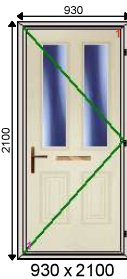

Additional Frame Details:

Glazing:

28mm 4T/20/4T Clear K or Climaguard SC Tuff Warm Edge

Dimensions:

Overall Size: 910 x 2180
 Actual Frame Size: 910 x 2180

Window 73	Deceuninck 2500	Black/Wht - Int Casement - WIDE OUTER	Qty: 1	£155.00
------------------	------------------------	--	---------------	----------------