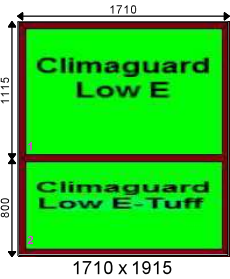

Frame Specification:

Frame Finish: Rosewood on White
Cill: No Cill
Beading: 28mm Knock in Bead White
Reinforcing: FULL Reo

Additional Frame Details:

Glazing:

28mm 4/20/4 Clear K or Climaguard SC Warm Edge
28mm 4T/20/4T Clear K or Climaguard SC Tuff Warm Edge

Dimensions:

Overall Size: 1710 x 1915
Actual Frame Size: 1710 x 1915

Window 58	Elite63 System	RWood/WT Int Casement	Qty: 1	£220.00