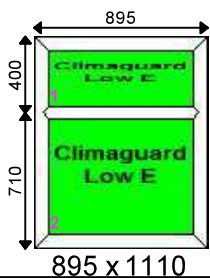

Additional Frame Details:

Glazing:

Palermo Solid - Chartwell Green Outside/Cream Inside

Dimensions:

Overall Size: 994 x 2145
 Actual Frame Size: 994 x 2145

Window 78	Elite70 SystemV3	Cream Palladio Comp Door Open In	Qty: 1	£600.00
------------------	-------------------------	---	---------------	----------------