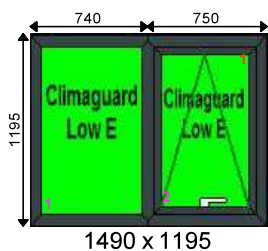

Additional Frame Details:

Glazing:

28mm 4/20/4 Clear K or Climaguard SC Warm Edge

Dimensions:

Overall Size: 1180 x 1040
 Actual Frame Size: 1180 x 1040

Window 18	Deceuninck 2500	Anth Grey/Wht - Int Casement - WIDE OUTE	Qty: 1	£130.00
------------------	------------------------	---	---------------	----------------