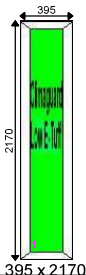

Frame Specification:

Additional Frame Details: