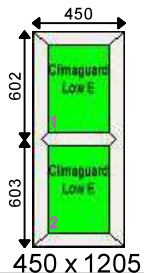

Frame Specification:

Additional Frame Details:

Frame Finish: Cream Grain Outside / White Inside
Cill: No Cill
Beading: 3027 28mm Ovolo Bead White
Reinforcing: Full Steel

Glazing:

Dimensions:

28mm 4/20/4 Clear K or Climaguard SC Warm Edge

Overall Size: 450 x 1205
Actual Frame Size: 450 x 1205

Window 120	Deceuninck 2500	Cream/Wht - Int Casement - WIDE OUTER	Qty: 1	£75.00