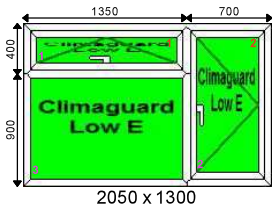

Frame Specification:

Win Handle: Win Handle - White
Win Hinge: Side H (Egress+Eclean) + Top H
Win Lock: Yale SBD Twin Cam Lock
Frame Finish: White
Cill: No Cill
Beading: 28mm Ovolo Bead White
Reinforcing: Std Steel Reo

Additional Frame Details:

Glazing:

28mm 4/20/4 Clear K or Climaguard SC Warm Edge

Dimensions:

Overall Size: 2050 x 1300
Actual Frame Size: 2050 x 1300

Window 67	Elite70 SystemV3	White Int Ovolo Casement	Qty: 1	£210.00