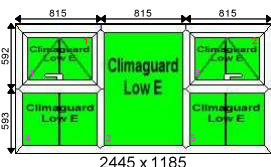

Frame Specification:

Additional Frame Details:

Win Handle: Inline Hndl - White
Win Hinge: Friction Hinges (SH &TH)
Win Lock: Yale SBD Twin Cam Lock
Frame Finish: White Outside & Inside
Cill: No Cill
Beading: 3027 28mm Ovolo Bead White
Reinforcing: Std Steel

Glazing:

Dimensions:

28mm 4/20/4 Clear K or Climaguard SC 18mm Geo Grid -
White Warm Edge
28mm 4/20/4 Clear K or Climaguard SC Warm Edge

Overall Size: 2445 x 1185
Actual Frame Size: 2445 x 1185

Window 101

Deceuninck 2500 White - Int Casement - WIDE OUTER

Qty: 1

£250.00