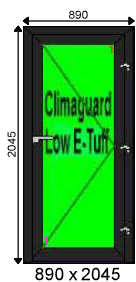

Additional Frame Details:

Glazing:

28mm 4/20/4 Clear K or Climaguard SC Warm Edge

Dimensions:

Overall Size: 1055 x 1365
 Actual Frame Size: 1055 x 1365

Window 151	Elite70 SystemV3	Oak Int Ovolo Casement	Qty: 1	£205.00
-------------------	-------------------------	-------------------------------	---------------	----------------