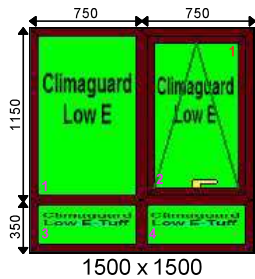

Dimensions:

Overall Size: 1760 x 1070
 Actual Frame Size: 1760 x 1070

Window 43

Elite63 System

White Int Casement

Qty: 1

£160.00

Frame Specification: