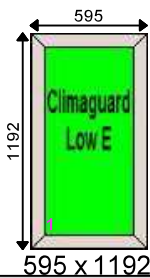

Frame Specification:

Frame Finish: Cream Outside & Inside
Cill: No Cill
Beading: 3027 28mm Ovolo Bead Cream
Reinforcing: Full Steel

Additional Frame Details:

Glazing:

28mm 4/20/4 Clear K or Climaguard SC Warm Edge

Dimensions:

Overall Size: 595 x 1192
Actual Frame Size: 595 x 1192

Window 164	Deceuninck 2500	Cream - Int Casement - WIDE OUTER	Qty: 1	£60.00