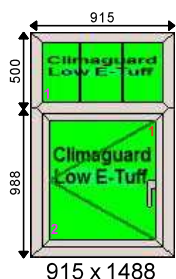

Frame Specification:

Win Handle: Inline Hndl - Polish Chrome
Win Hinge: HD SH (Egress+Eclean) + HD TH
Win Lock: Yale SBD Twin Cam Lock
Frame Finish: Cream Outside & Inside
Cill: No Cill
Beading: 3027 28mm Ovolo Bead Cream
Reinforcing: Full Steel

Additional Frame Details:

Glazing:

28mm 4T/20/4T Clear K or Climaguard SC Tuff 18mm Geo Grid - Cream Warm Edge
28mm 4T/20/4T Clear K or Climaguard SC Tuff Warm Edge

Dimensions:

Overall Size: 915 x 1488
Actual Frame Size: 915 x 1488

Window 161	Deceuninck 2500	Cream - Int Casement - WIDE OUTER	Qty: 1	£180.00