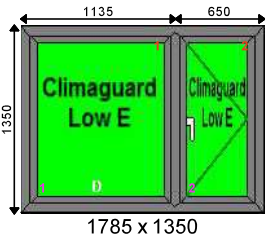

Additional Frame Details:

Glazing:

28mm 4/20/4 Clear K or Climaguard SC Warm Edge

Dimensions:

Overall Size: 990 x 1000
 Actual Frame Size: 990 x 1000

Window 40	Elite63 System	White Int Casement	Qty: 1	£110.00
------------------	-----------------------	---------------------------	---------------	----------------

Dimensions:

Overall Size: 800 x 1500
 Actual Frame Size: 800 x 1500

Window 41	Elite63 System	RWood Int Casement	Qty: 1	£110.00
------------------	-----------------------	---------------------------	---------------	----------------