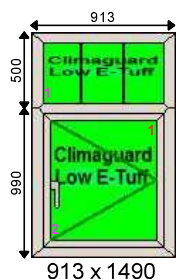

Frame Specification:

Win Handle: Inline Hndl - Polish Chrome
Win Hinge: HD SH (Egress+Eclean) + HD TH
Win Lock: Yale SBD Twin Cam Lock
Frame Finish: Cream Outside & Inside
Cill: No Cill
Beading: 3027 28mm Ovolo Bead Cream
Reinforcing: Full Steel

Additional Frame Details:

Glazing:

28mm 4T/20/4T Clear K or Climaguard SC Tuff 18mm Geo Grid - Cream Warm Edge
28mm 4T/20/4T Clear K or Climaguard SC Tuff Warm Edge

Dimensions:

Overall Size: 913 x 1490
Actual Frame Size: 913 x 1490

Window 162	Deceuninck 2500	Cream - Int Casement - WIDE OUTER	Qty: 1	£180.00