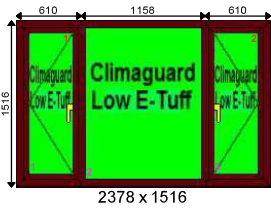

Additional Frame Details:

Glazing:

28mm 4T/20/4T Clear K or Climaguard SC Tuff Warm Edge

Dimensions:

Overall Size: 1185 x 2215
 Actual Frame Size: 1185 x 2215

Window 82	Elite63 System	Black/WT Int Door Open In	Qty: 1	£485.00
------------------	-----------------------	----------------------------------	---------------	----------------