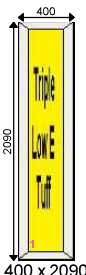

Frame Specification:

Additional Frame Details: