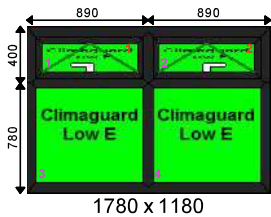

Frame Specification:

Win Handle: Inline Hndl - White
Win Hinge: Friction Hinges (SH &TH)
Win Lock: Yale SBD Twin Cam Lock
Frame Finish: Black Ash Outside / White Inside
Cill: No Cill
Beading: 3027 28mm Ovolo Bead White
Reinforcing: Full Steel

Additional Frame Details:

Glazing:

28mm 4/20/4 Clear K or Climaguard SC Warm Edge

Dimensions:

Overall Size: 1780 x 1180
Actual Frame Size: 1780 x 1180

Window 38	Deceuninck 2500	Black/Wht - Int Casement - WIDE OUTER	Qty: 1	£260.00