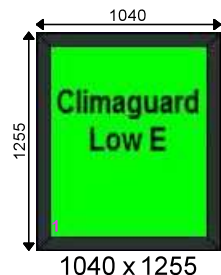

Additional Frame Details:

Glazing:

28mm 4/20/4 Clear K or Climaguard SC Warm Edge

Dimensions:

Overall Size: 900 x 855
 Actual Frame Size: 900 x 855

Window 123	Deceuninck 2800	White - 2800 Casement Window	Qty: 1	£85.00
-------------------	------------------------	-------------------------------------	---------------	---------------