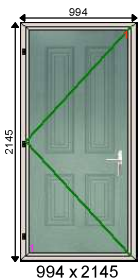

Additional Frame Details:

Glazing:

Sunbeam 1 - Bog Oak Outside/White Inside

Dimensions:

Overall Size: 994 x 2160
 Actual Frame Size: 994 x 2160

Window 77	Elite63 System	Black/WT Palladio Comp Door Open In	Qty: 1	£700.00
------------------	-----------------------	--	---------------	----------------