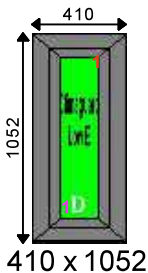

Frame Specification:

Additional Frame Details:

Win Handle: Please Select Handle
Win Hinge: Please Select Hinge
Win Lock: Please Select Lock
Frame Finish: Heritage White / Agate Grey (Ext)
Cill: Use existing cill in Situ
Beading: 28mm Decorative Bead - Heritag
Reinforcing: Full Steel

Glazing:

Dimensions:

28mm 4/20/4 Clear K or Climaguard SC Warm Edge

Overall Size: 410 x 1052
Actual Frame Size: 410 x 1052

Window 107	Deceuninck Flush	Heritage - 2800 Flush Sash Window	Qty: 1	£120.00