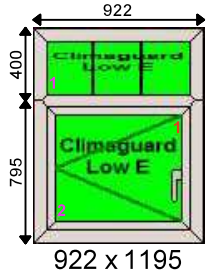

Frame Specification:

Win Handle: Inline Hndl - Polish Chrome
Win Hinge: HD SH (Egress+Eclean) + HD TH
Win Lock: Yale SBD Twin Cam Lock
Frame Finish: Cream Outside & Inside
Cill: No Cill
Beading: 3027 28mm Ovolo Bead Cream
Reinforcing: Full Steel

Additional Frame Details:

Glazing:

28mm 4/20/4 Clear K or Climaguard SC 18mm Geo Grid - Cream Warm Edge
28mm 4/20/4 Clear K or Climaguard SC Warm Edge

Dimensions:

Overall Size: 922 x 1195
Actual Frame Size: 922 x 1195

Window 163	Deceuninck 2500	Cream - Int Casement - WIDE OUTER	Qty: 1	£150.00