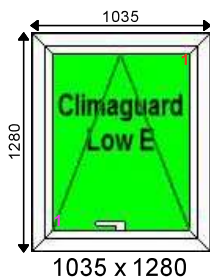

Frame Specification:

Win Handle: Inline Hndl - White
Win Hinge: Friction Hinges (SH &TH)
Win Lock: Yale SBD Twin Cam Lock
Frame Finish: White Outside & Inside
Cill: No Cill
Beading: 3027 28mm Ovolo Bead White
Reinforcing: Std Steel

Additional Frame Details:

Glazing:

28mm 4/20/4 Clear K or Climaguard SC Warm Edge

Dimensions:

Overall Size: 1035 x 1280
Actual Frame Size: 1035 x 1280

Window 190	Deceuninck 2500	White - Int Casement - WIDE OUTER	Qty: 1	£100.00