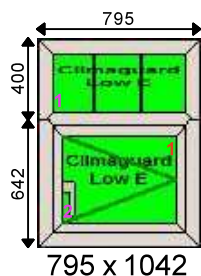

Frame Specification:

Win Handle: Inline Hndl - Polish Chrome
Win Hinge: HD SH (Egress+Eclean) + HD TH
Win Lock: Yale SBD Twin Cam Lock
Frame Finish: Cream Outside & Inside
Cill: No Cill
Beading: 3027 28mm Ovolo Bead Cream
Reinforcing: Full Steel

Additional Frame Details:

Glazing:

28mm 4/20/4 Clear K or Climaguard SC 18mm Geo Grid - Cream Warm Edge
28mm 4/20/4 Clear K or Climaguard SC Warm Edge

Dimensions:

Overall Size: 795 x 1042
Actual Frame Size: 795 x 1042

Window 160	Deceuninck 2500	Cream - Int Casement - WIDE OUTER	Qty: 1	£140.00