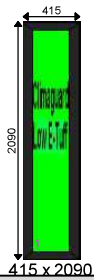

Additional Frame Details:

Glazing:

28mm 4/20/4 Obscure K or Climaguard SC Stippolyte Warm Edge

Dimensions:

Overall Size: 1120 x 1150
 Actual Frame Size: 1120 x 1150

Window 148	Deceuninck 2500	Rosewood/Wht - Int Casement - WIDE OUTER	Qty: 1	£150.00
-------------------	------------------------	---	---------------	----------------