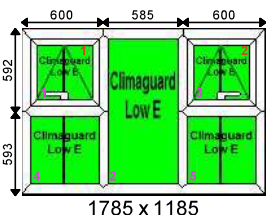

Frame Specification:

Additional Frame Details:

Win Handle: Inline Hndl - White
Win Hinge: Friction Hinges (SH &TH)
Win Lock: Yale SBD Twin Cam Lock
Frame Finish: White Outside & Inside
Cill: No Cill
Beading: 3027 28mm Ovolo Bead White
Reinforcing: Std Steel

Glazing:

Dimensions:

28mm 4/20/4 Clear K or Climaguard SC 18mm Geo Grid -
White Warm Edge
28mm 4/20/4 Clear K or Climaguard SC Warm Edge

Overall Size: 1785 x 1185
Actual Frame Size: 1785 x 1185

Window 102

Deceuninck 2500 White - Int Casement - WIDE OUTER

Qty: 1

£205.00