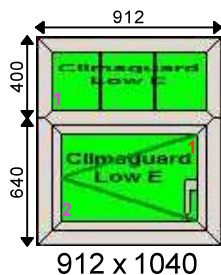

Frame Specification:

Win Handle: Inline Hndl - Polish Chrome
Win Hinge: HD SH (Egress+Eclean) + HD TH
Win Lock: Yale SBD Twin Cam Lock
Frame Finish: Cream Outside & Inside
Cill: No Cill
Beading: 3027 28mm Ovolo Bead Cream
Reinforcing: Full Steel

Additional Frame Details:

Glazing:

28mm 4/20/4 Clear K or Climaguard SC 18mm Geo Grid - Cream Warm Edge
28mm 4/20/4 Clear K or Climaguard SC Warm Edge

Dimensions:

Overall Size: 912 x 1040
Actual Frame Size: 912 x 1040

Window 168	Deceuninck 2500	Cream - Int Casement - WIDE OUTER	Qty: 1	£150.00